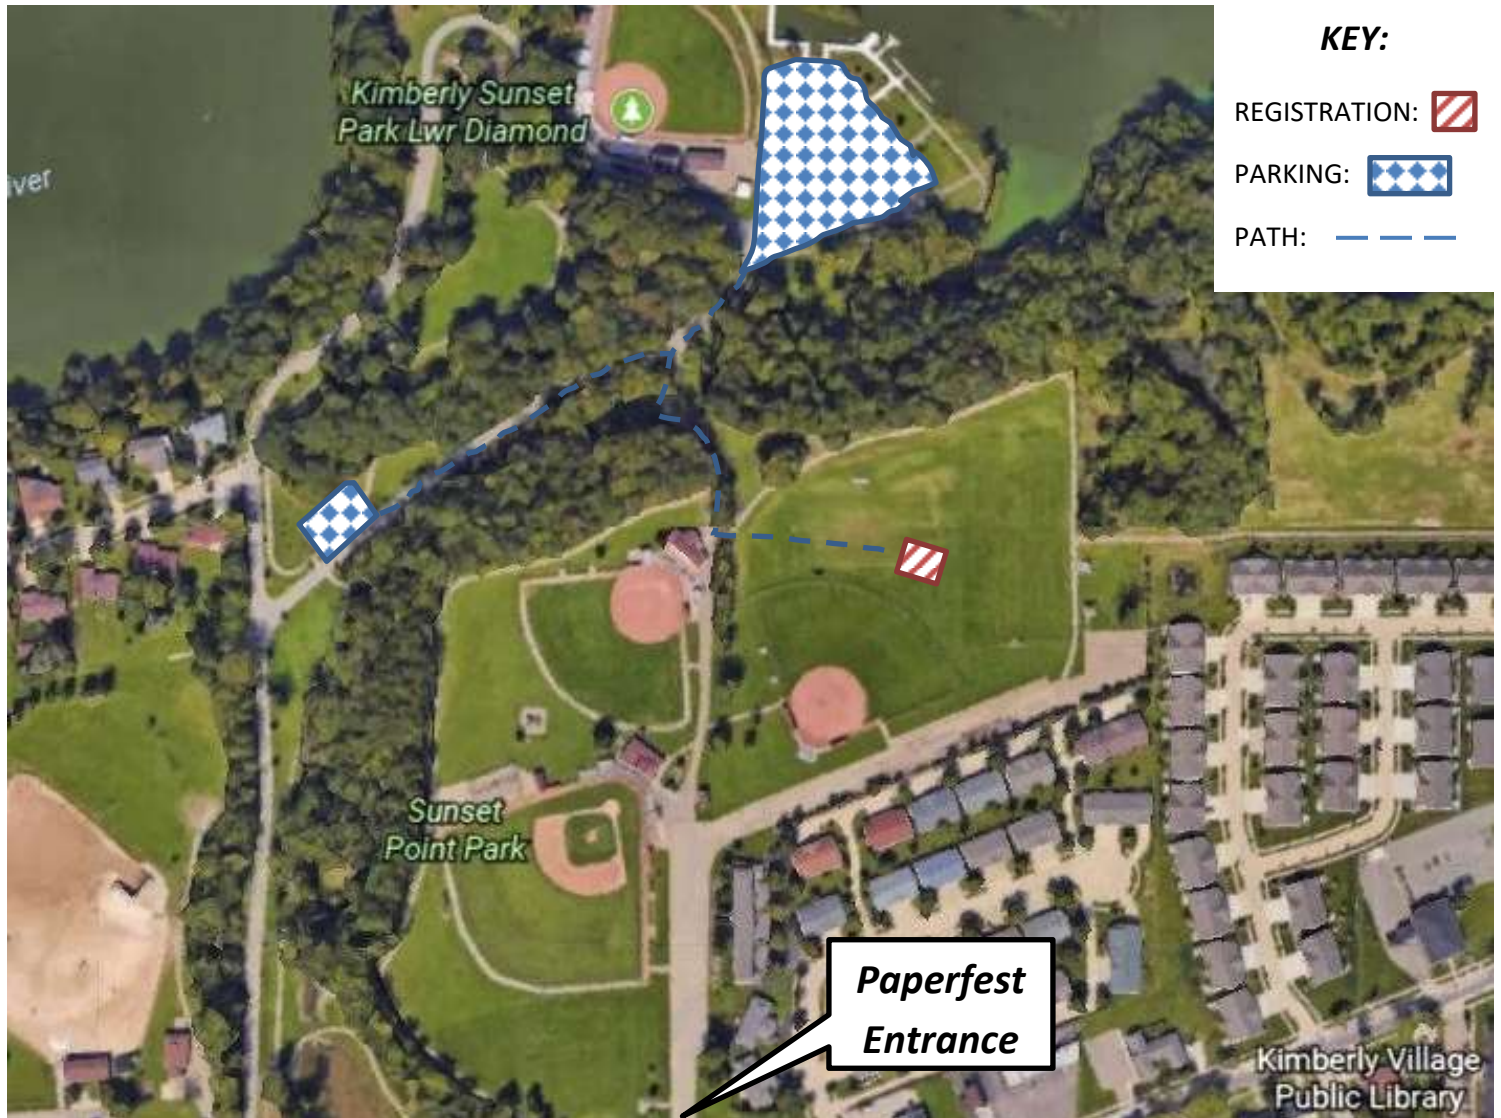

JULY 20TH & 19TH 2019

SUNSET PARK – KIMBERLY (SOCCER FIELDS)

Play Starts Saturday: 8:30AM, Friday: 5:00PM
(Friday games held at upper softball diamond)

VOLLEYBALL REGISTRATION LOCATION

PARKING – parking is available at the Lower Softball Diamond parking lots and on village streets around Sunset Park. Please be courteous of those around you.

PARKING DIRECTIONS – Sunset Park Rd., Kimberly, WI 54136

SUNSET PARK ADDRESS FOR DIRECTIONS – 800 W Kimberly Ave, Kimberly, WI