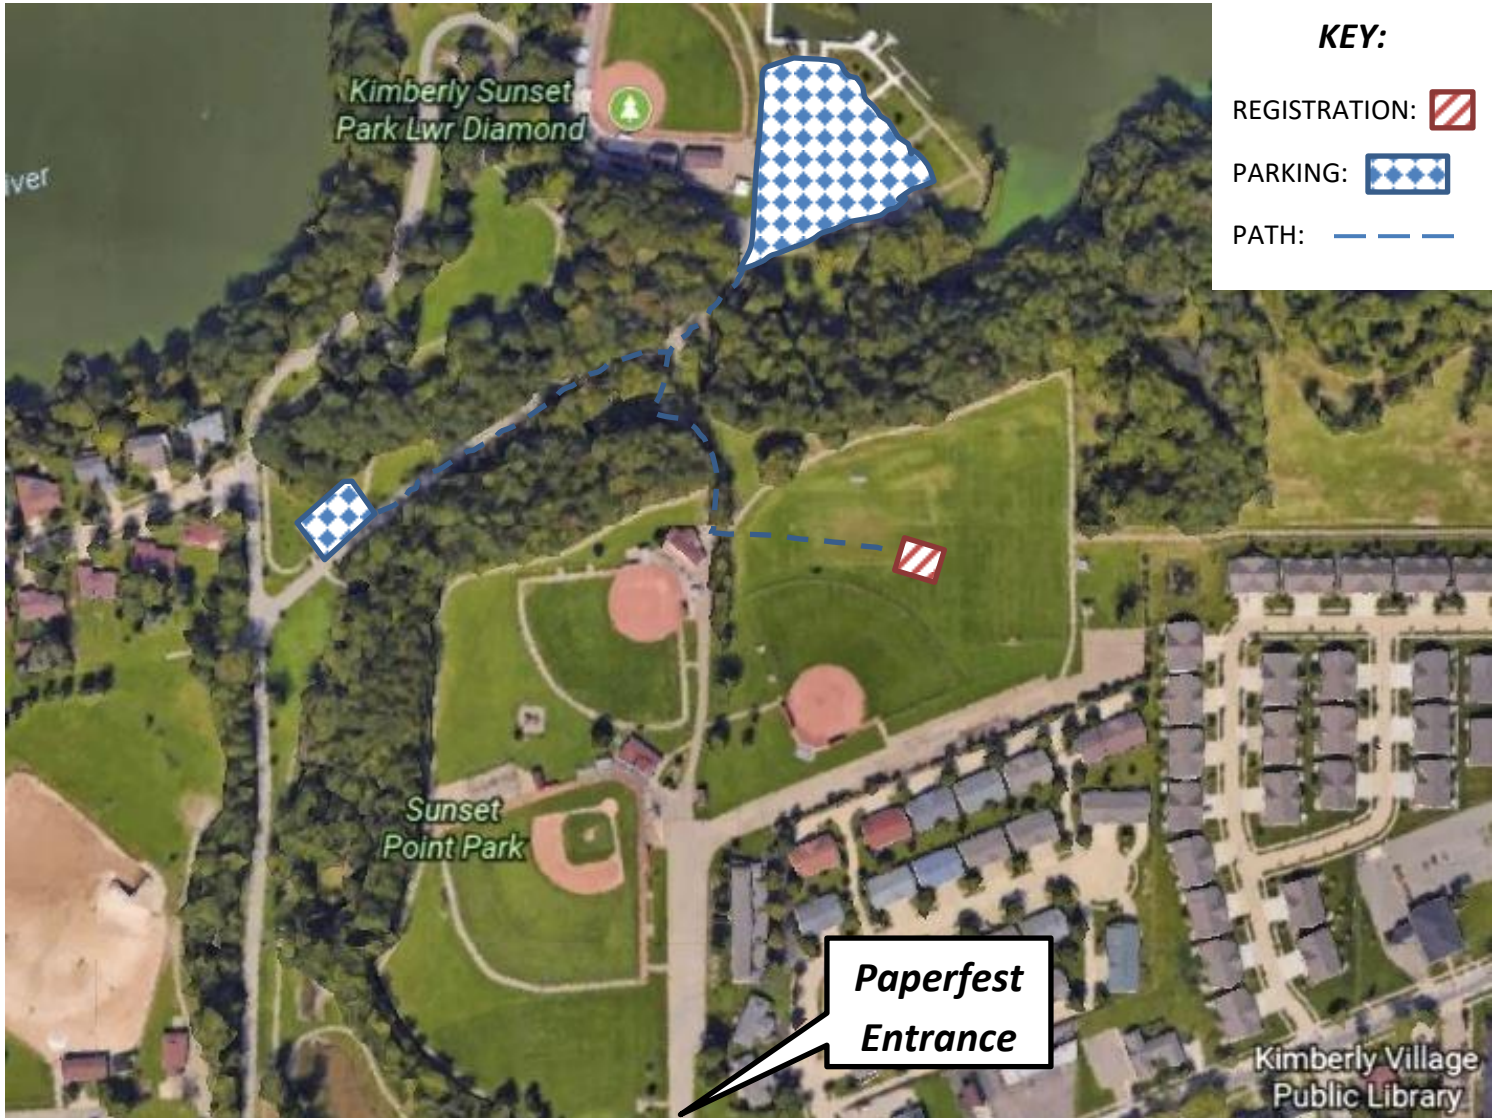

JULY 21ST & 22ND 2018

SUNSET PARK – KIMBERLY (SOCCER FIELDS)

Play Starts Saturday: 9:00AM, Sunday: 9:30AM

VOLLEYBALL REGISTRATION LOCATION

PARKING – parking is available at the Lower Softball Diamond parking lots and on village streets around Sunset Park. Please be courteous of those around you.

PARKING DIRECTIONS – Sunset Park Rd., Kimberly, WI 54136

SUNSET PARK ADDRESS FOR DIRECTIONS – 800 W Kimberly Ave, Kimberly, WI