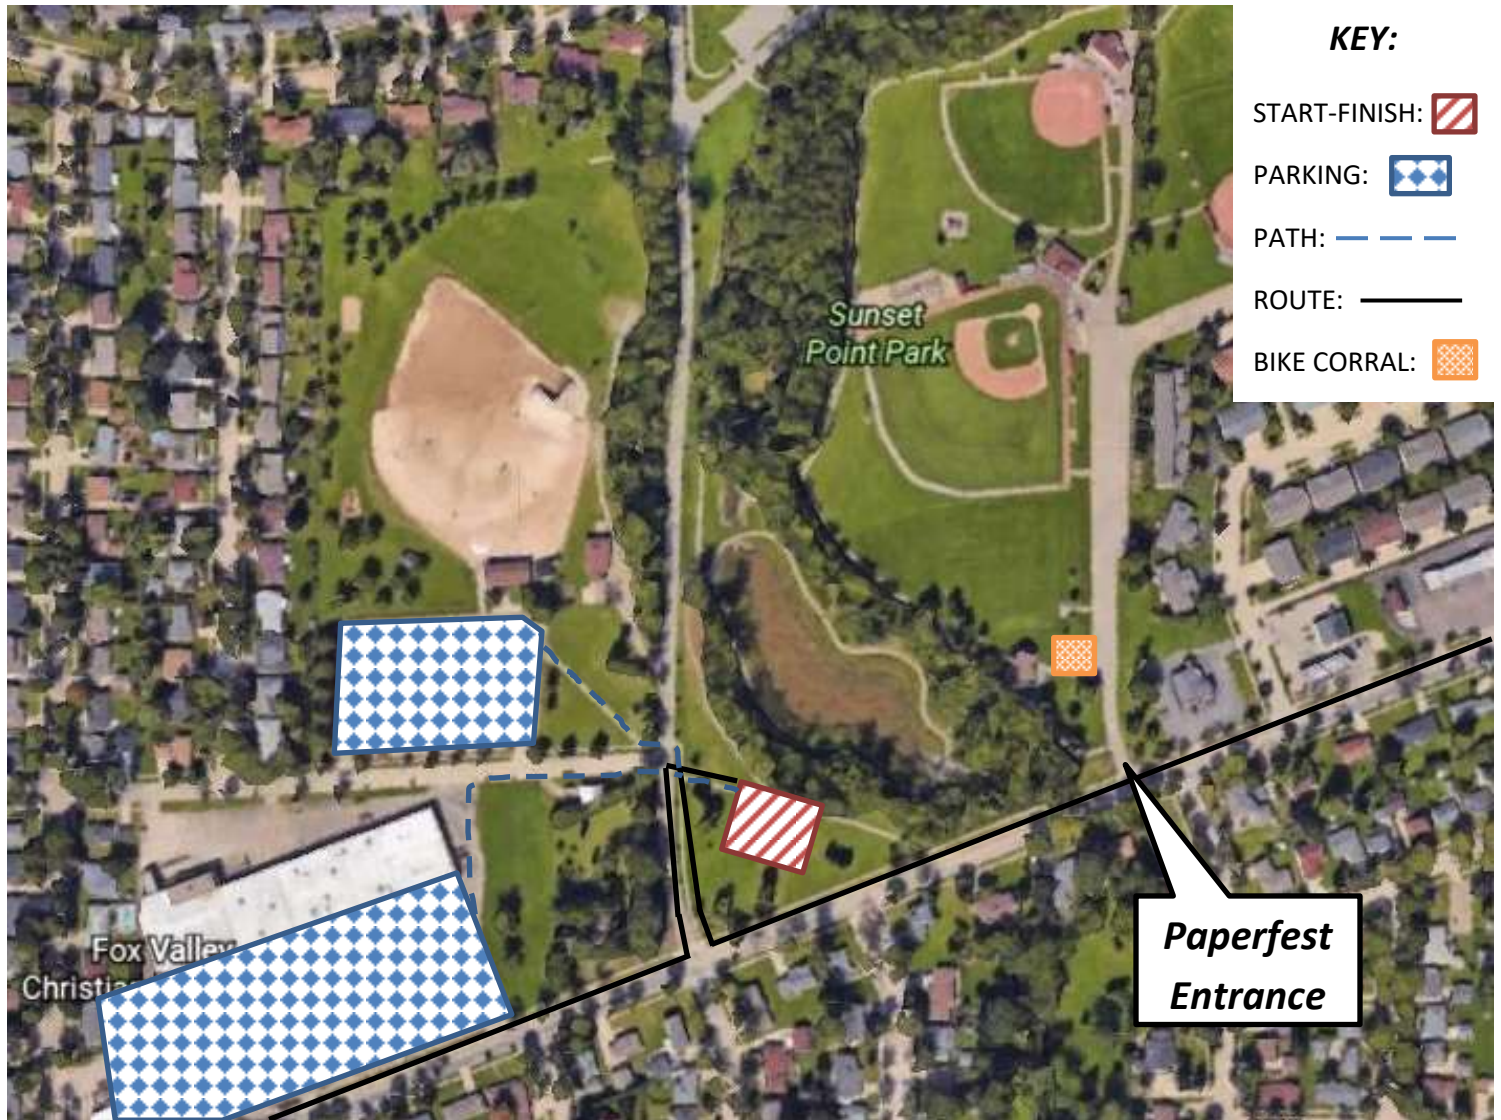

SATURDAY, JULY 20TH 2019

SUNSET PARK – KIMBERLY (WEST ENTRANCE)

Registration: 6:30AM, Leave at your leisure: 7:00-9:00AM

START – FINISH LOCATION

PARKING – parking is available at Fox Valley Christian Fellowship, Sunset Swim Beach, and on village streets around Sunset Park. Please be courteous of those around you.

BIKE CORRAL – safely check your bike when you get back to enjoy all the fun at Paperfest.

SUNSET PARK ADDRESS FOR DIRECTIONS – Sunset Park Rd., Kimberly, WI