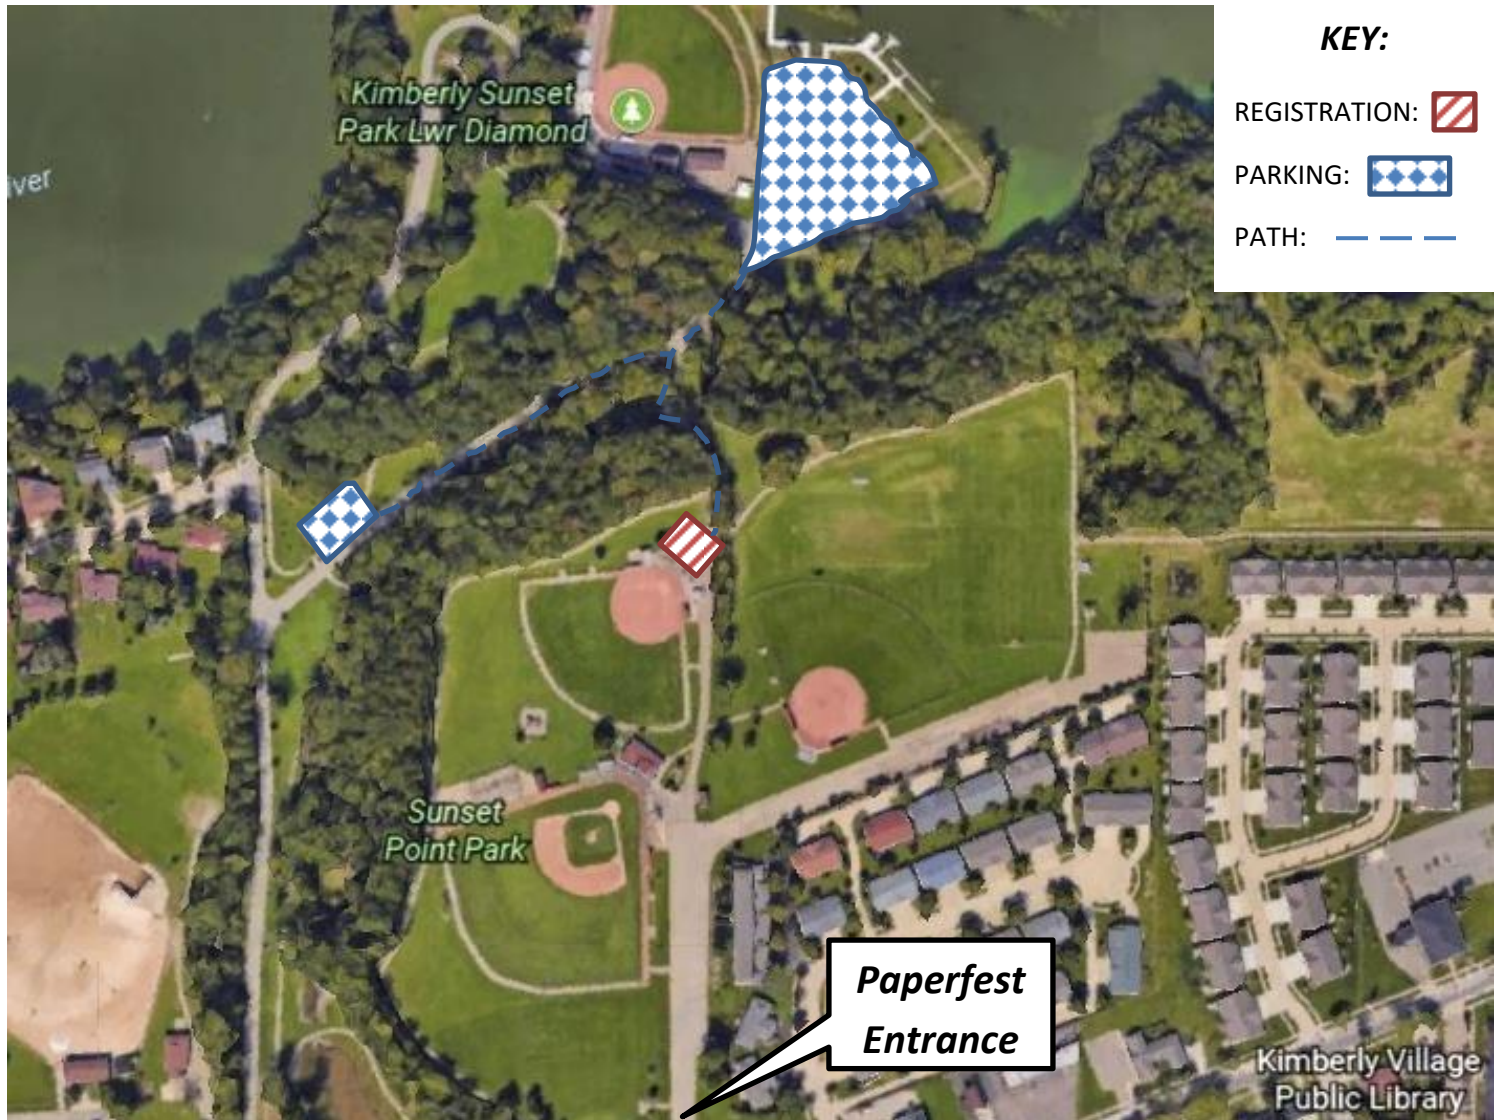

JULY 20TH & 21ST 2018

SUNSET PARK – KIMBERLY

Play Starts Friday: 5:30PM, Saturday: 10:00AM

SOFTBALL REGISTRATION LOCATION

PARKING – parking is available at the Lower Softball Diamond parking lots and on village streets around Sunset Park. Please be courteous of those around you.

GAMES PLAYED – Upper Softball Diamond (main field) and Lower Softball Diamond

SUNSET PARK ADDRESS FOR DIRECTIONS – 800 W Kimberly Ave, Kimberly, WI